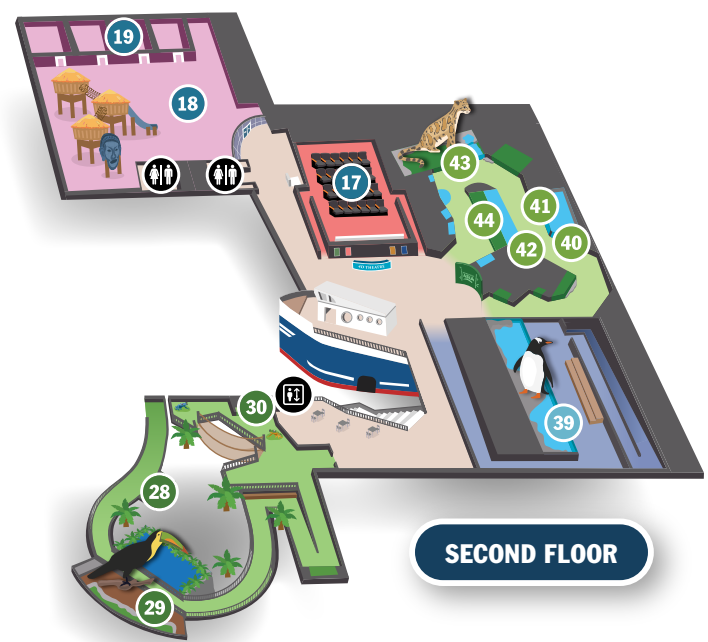

**FIRST FLOOR**

**MAP KEY:**

	Restrooms		Stroller Parking
	Elevator		Picnic Area
	Information Desk		Mother's Room

**RIO TINTO KENNECOTT PLAZA**

- 1 Welcome Center
- 2 Microscope Slide
- 3 Grotto
- 4 Zipline
- 5 Water Table
- 6 Coral Reef Play Area
- 7 Coral Reef Garden
- 8 Event Space
- 9 Zen Garden
- 10 The Grove
- 11 West Lawn Gathering Area
- 12 EECO Stage
- 13 EECO Command Center

**LOVELAND LIVING PLANET AQUARIUM**

- 14 Reef Café
- 15 Gift Shop
- 16 Banquet Rooms
- 17 4D Theatre
- 18 Tuki's Island: Play & Party Center
- 19 Party Rooms

**OCEAN EXPLORER**

- 20 Tidepool Touch Pool
- 21 Giant Pacific Octopus
- 22 Stingray Touch Pool
- 23 Shark Tunnel
- 24 Shark Habitat

**JOURNEY TO SOUTH AMERICA**

- 25 Dwarf Caiman
- 26 Anaconda
- 27 River Giants
- 28 Porcupines
- 29 Sloths & Toucans
- 30 Amazon Frogs

**DISCOVER UTAH**

- 31 Insects of Utah
- 32 Desert Tortoises
- 33 Fish of Utah
- 34 The Hive
- 35 River Otters

**ANTARCTIC ADVENTURE**

- 36 NOAA RESEARCH SHIP
- 37 Sea Jellies
- 38 Deep Sea Lab
- 39 Gentoo Penguins

**EXPEDITION: ASIA**

- 40 Small-Clawed Otters
- 41 Binturongs
- 42 Giant Asian Fish
- 43 Clouded Leopards
- 44 Birds of Asia